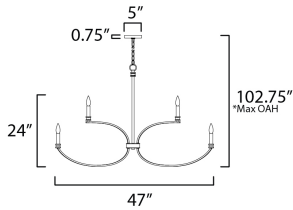

MEASUREMENTS

DIMENSION : 48" W x 24" H
 CANOPY : 5" W x 0.75" H x 5" L
 HANGING WEIGHT : 9.26 lb

LAMPING

INPUT VOLTAGE : 120V
 BULB : 8 x 60W Incandescent E12 Candelabra , 480W Total
 BULB INCLUDED : (Not Included)
 DIMMABLE :